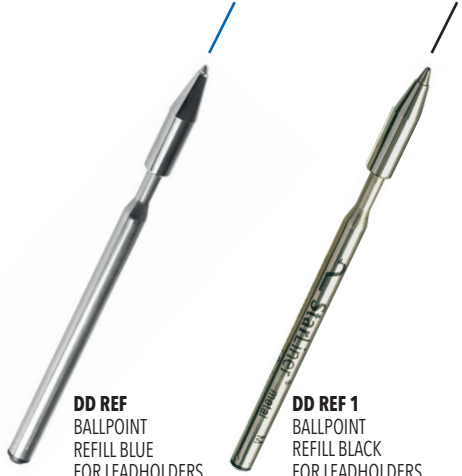

DD CROM 09
12 LEADS

DD CROM 20
6 LEADS

DD CROM 32
4 LEADS

DD CROM 56
1 LEAD

METAL TUBE WITH LID AND GRAPHITE LEADS

DD REF
BALLPOINT
REFILL BLUE
FOR LEADHOLDERS
5,6 MM

DD REF 1
BALLPOINT
REFILL BLACK
FOR LEADHOLDERS
5,6 MM

DD CONV XS
UNIVERSAL CONVERTER
FOR SHORT FOUNTAIN
PENS

DD E CONVERT
UNIVERSAL CONVERTER
FOR FOUNTAIN PENS

DELIVERED WITH NO CONTENTS

DD CROM
METAL TUBE WITH LID
(FOR REFILLS, CONVERTER,
NIBS, ETC.)

DD 4000 D40
NATURAL RUBBER
ERASER 49 X 21 X 8 MM
IN WOODEN BOX
40 UNITS